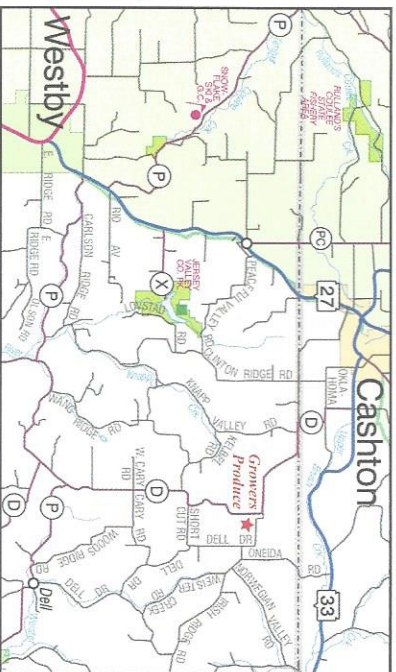

2017 Auction Schedule

Regular Auction Day 11:00 a.m. ☐
Spring and Fall Consignment Auctions 8:30 a.m. ☐
La Farge Children's Clinic Special Fundraiser 8:30 a.m. ☐
Memorial and Labor Day Sales 8:30 a.m. ☐

March '17

Su	M	Tu	W	Th	F	Sa
		1	2	3	4	
5	6	7	8	9	10	11
12	13	14	15	16	17	18
19	20	21	22	23	24	25
26	27	28	29	30	31	

April '17

Su	M	Tu	W	Th	F	Sa
						1
2	3	4	5	6	7	8
9	10	11	12	13	14	15
16	17	18	19	20	21	22
23	24	25	26	27	28	29
30						

May '17

Su	M	Tu	W	Th	F	Sa
1	2	3	4	5	6	
7	8	9	10	11	12	13
14	15	16	17	18	19	20
21	22	23	24	25	26	27
28	29	30	31			

June '17

Su	M	Tu	W	Th	F	Sa
				1	2	3
4	5	6	7	8	9	10
11	12	13	14	15	16	17
18	19	20	21	22	23	24
25	26	27	28	29	30	

July '17

Su	M	Tu	W	Th	F	Sa
						1
2	3	4	5	6	7	8
9	10	11	12	13	14	15
16	17	18	19	20	21	22
23	24	25	26	27	28	29
30	31					

August '17

Su	M	Tu	W	Th	F	Sa
		1	2	3	4	5
6	7	8	9	10	11	12
13	14	15	16	17	18	19
20	21	22	23	24	25	26
27	28	29	30	31		

September '17

Su	M	Tu	W	Th	F	Sa
					1	2
3	4	5	6	7	8	9
10	11	12	13	14	15	16
17	18	19	20	21	22	23
24	25	26	27	28	29	30

October '17

Su	M	Tu	W	Th	F	Sa
1	2	3	4	5	6	7
8	9	10	11	12	13	14
15	16	17	18	19	20	21
22	23	24	25	26	27	28
29	30	31