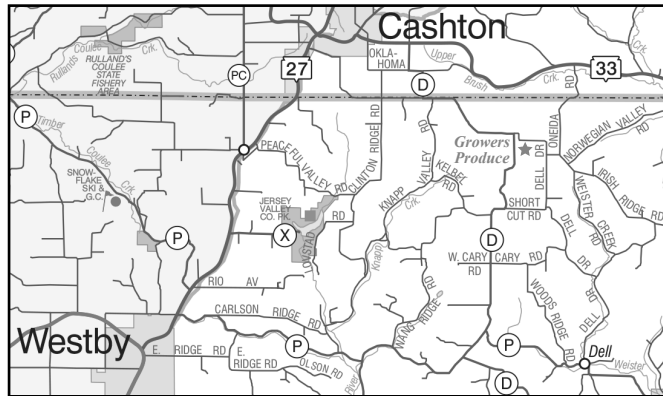

View and print schedule at
www.growersproduceauction.com

2025 Auction Schedule

- Regular Auction Day 11:00 a.m.
- Spring and Fall Consignment Auctions 8:30 a.m.
- La Farge Children's Clinic Special Fundraiser 8:30 a.m.
- Memorial and Labor Day Sales 8:30 a.m.
- Animal Auction 9:00 a.m.

March '25						
Su	M	Tu	W	Th	F	Sa
						1
2	3	4	5	6	7	8
9	10	11	12	13	14	15
16	17	18	19	20	21	22
23	24	25	26	27	28	29
30	31					

April '25						
Su	M	Tu	W	Th	F	Sa
		1	2	3	4	5
6	7	8	9	10	11	12
13	14	15	16	17	18	19
20	21	22	23	24	25	26
27	28	29	30			

May '25						
Su	M	Tu	W	Th	F	Sa
				1	2	3
4	5	6	7	8	9	10
11	12	13	14	15	16	17
18	19	20	21	22	23	24
25	26	27	28	29	30	31

June '25						
Su	M	Tu	W	Th	F	Sa
1	2	3	4	5	6	7
8	9	10	11	12	13	14
15	16	17	18	19	20	21
22	23	24	25	26	27	28
29	30					

July '25						
Su	M	Tu	W	Th	F	Sa
		1	2	3	4	5
6	7	8	9	10	11	12
13	14	15	16	17	18	19
20	21	22	23	24	25	26
27	28	29	30	31		

August '25						
Su	M	Tu	W	Th	F	Sa
					1	2
3	4	5	6	7	8	9
10	11	12	13	14	15	16
17	18	19	20	21	22	23
24	25	26	27	28	29	30
31						

September '25						
Su	M	Tu	W	Th	F	Sa
	1	2	3	4	5	6
7	8	9	10	11	12	13
14	15	16	17	18	19	20
21	22	23	24	25	26	27
28	29	30				

October '25						
Su	M	Tu	W	Th	F	Sa
			1	2	3	4
5	6	7	8	9	10	11
12	13	14	15	16	17	18
19	20	21	22	23	24	25
26	27	28	29	30	31